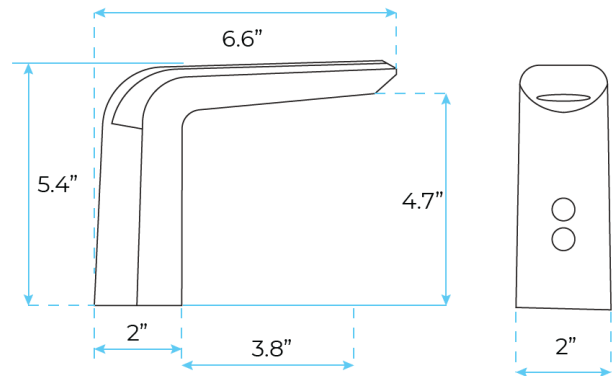

### Specs:

- Power: DC:6V(4AA alkaline battery)
- AC:220V-240V; 50/60HZ
- Water pressure: 0.05 - 0.8 Mpa
- Detection Zone: 30 cm or adjustable
- Motor valve lifespan: up to 500000 flushes
- Battery lifespan: 100000 cycles
- Static Power Consumption: 0.36mw
- Working Power consumption: 0.5mw
- Inductive Opening Time: < 1 second
- Inductive Closing Time: < 2 second
- Dia.of inlet / outlet pipe: G1/2"
- Temperature: 0.1-50°C
- Dia of installing faucet: 33~35mm