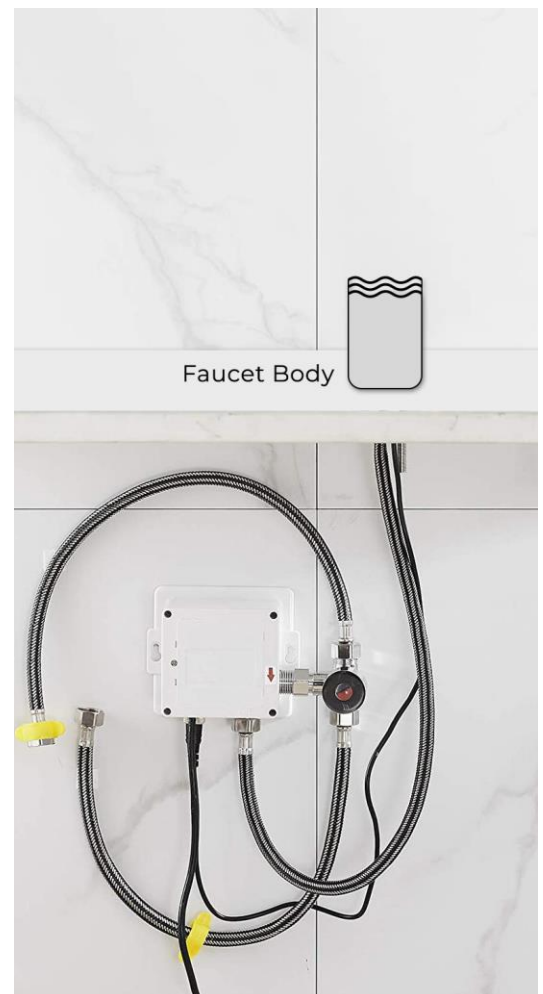

## BATHSELECT COMMERCIAL TOUCHLESS AUTOMATIC CHROME FINISH SENSOR FAUCET SPECS

### Specs:

- Power: DC:6V(4AA alkaline battery)
- AC:220V-240V; 50/60HZ
- Water pressure: 0.05 - 0.8 Mpa
- Detection Zone: 30 cm or adjustable
- Motor valve lifespan: up to 500000 flushes
- Battery lifespan: 100000 cycles
- Static Power Consumption: 0.36mw
- Working Power consumption: 0.5mw
- Inductive Opening Time: < 1 second
- Inductive Closing Time: < 2 second
- Dia.of inlet / outlet pipe: G1/2"
- Temperature: 0.1-50°C
- Dia of installing faucet: 33~35mm